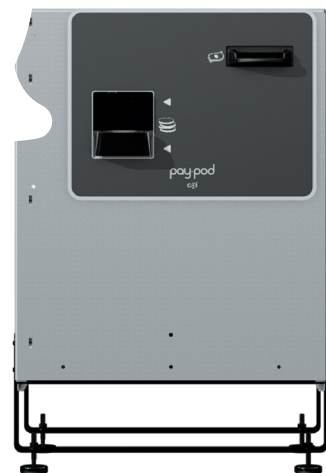

See for yourself!
Try my Savings Calculator at
mypaypod.com

There's two of us. Which one suits you?

I'm Hybrid.
Pick me!
Pick me!

All about me

- I fit nicely on top of your counter
- I have a 7" display screen
- I'm great with customers
- I'm not shy and you'll love me

I'm
Embedded.
Nice to meet
you.

My features

- I fit nicely under your counter
- I'm discreet, but robust
- I need a bit of space to fit in
- I'm quietly confident you'll pick me

We're made with **world-class technology**. Here's what we're made of...

Front counter fascia (faceplate)

As **Hybrid** you'll get:

7" consumer display (integrated)

Master power supply

USB hub

Wiring harness

Coin entry and exit LEDs

Let's get to know each other and **talk cash!**